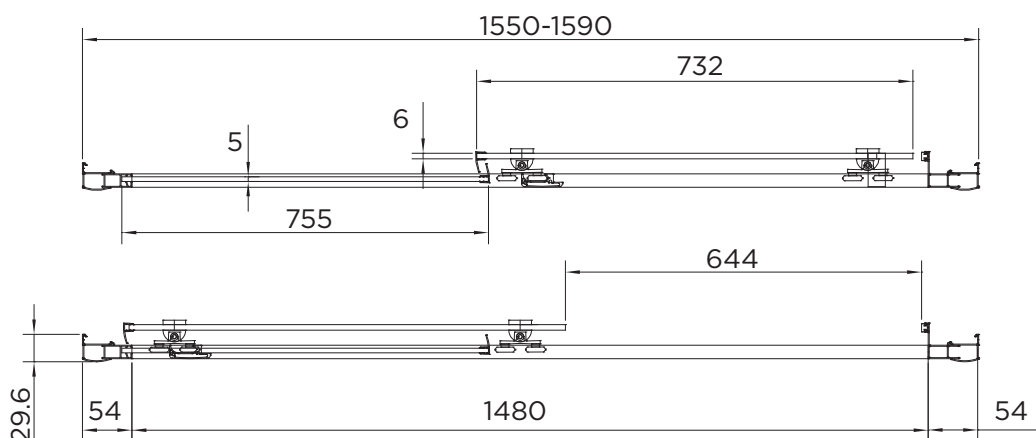

SPECIFICATION
venturi 6
SLIDING DOOR

RANGE	VENTURI 6
PRODUCT	SLIDING DOOR
CODE	AQ9321S
SIZE	1600
PROFILE COLOUR	SILVER
GLASS THICKNESS	6mm
GLASS FINISH	CLEAR
GLASS TREATMENT	CLEAN & CLEAR™
HEIGHT	1900
ADJUSTMENT IN RECESS	1550-1590
ADJUSTMENT WITH SIDE PANEL	1557-1597
OPTIONAL SIDE PANEL	YES
APERTURE	644
GUARANTEE	LIFETIME
GLASS BS EN	EN12150-1T
CE	YES/EN14428
PROFILE MATERIAL	ALUMINUM/6463#
HANDLE MATERIAL	STAINLESS STEEL
ROLLER MATERIAL	ZINC ALLOY/ABS CHROME
QUICK RELEASE ROLLERS	YES
FIXED PANEL SIZE	755
MOVING PANEL SIZE	732
PRODUCT HAND	UNIVERSAL
PRODUCT WEIGHT	45KG
PACKAGED DIMENSIONS	1980x844x118
BARCODE	5031978044425

Optional Cover Strips available

*All shower enclosures carry a Lifetime Guarantee when fitted with an Aquadart shower tray, a 10 year Guarantee will be given when fitted with any other manufacturer's tray.

To register your Guarantee visit: www.aquadart.co.uk | Spare Parts available at: www.aprilaquadartspares.co.uk

All measurements in mm and are nominal