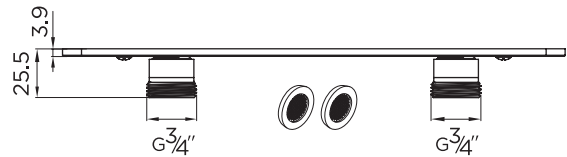

ADDITIONAL INFORMATION

Guarantee: Lifetime