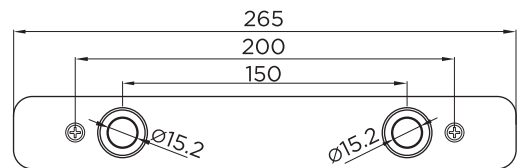

9307

bar valve fixing plate

PRODUCT SPECIFICATION

Product Code: 9307
Finish: Chrome
Product Type: Bar Valve Fixing Plate
Construction: Brass
Inlet Size: 3/4" BSP
Gross Weight (kg): 0.385

ADDITIONAL INFORMATION