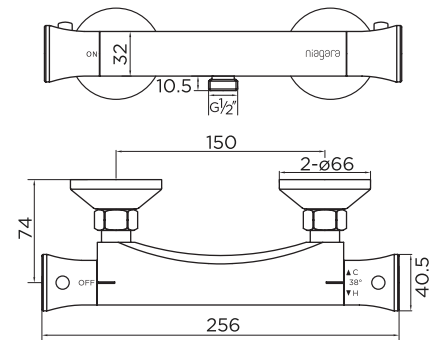

9321 ROUND SHOWER VALVE - OPTION 2

PRODUCT SPECIFICATION

Product Code: 9321
Finish: Chrome
Product Type: Exposed wall mounting shower
Cartridge Type: Thermostatic cartridge and ceramic flow cartridge
Inlet Connections: 3/4 BSP
Outlet Connections: 1/2 BSP bottom outlet
Fitting Dimensions: 150mm inlet centres
Construction: Body: Brass
 Handles: ABS
Gross Weight (kg): 1.19

ADDITIONAL INFORMATION

- Dual Control - flow and temperature are controlled separately giving accurate control of both.
- Thermostatic cartridge maintains showering temperature to +/- 1c giving a stable outlet temperature.
- Automatic shut-off in the event of cold water supply failure, to prevent scalding.
- Temperature factory set to a 38c
- Lifetime guarantee