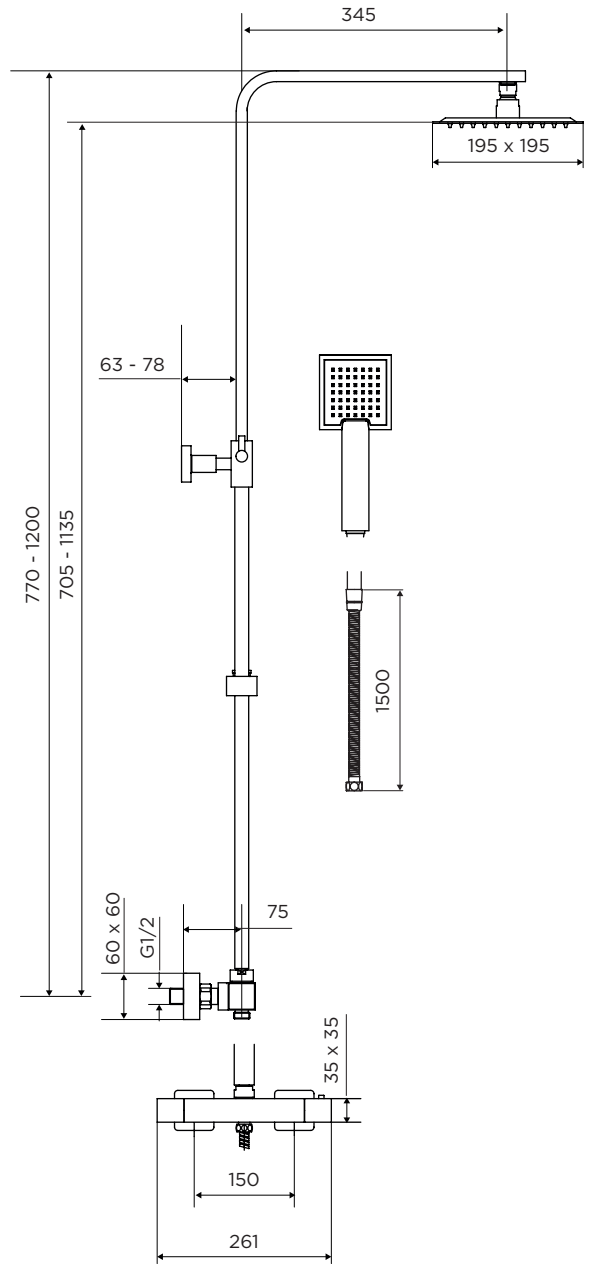

9302 SQUARE SHOWER SET - CHROME

PRODUCT SPECIFICATION

Product Code: 9302
Finish: Chrome
Product Type: Contemporary Shower
Construction: Body: Brass, Handles: ABS, Handset: ABS, Top Head: SS, Hose: SS
Cartridge Type: Thermostatic cartridge and diverter
Inlet Connections: 3/4" BSP
Outlet Connections: 1/2" BSP
Fitting Dimensions: 150mm inlet centres
Gross Weight (kg): 4.4

ADDITIONAL INFORMATION

- Dual Control - flow and temperature are controlled separately giving accurate control of both.
- Thermostatic cartridge maintains showering temperature to +/- 2°C giving a stable outlet temperature.
- Built-in Diverter
- Automatic shut-off in the event of cold water supply failure, to prevent scalding.
- Temperature factory set to a 38°C to eliminate the ability to select an unsafe temperature without overriding.
- Supplied with a 1500mm hose, 195mm top shower head and multi-function handset.
- Electronic plated chrome finish
- Lifetime guarantee

WRAS approval on valve only

FLOW RATES (litres per minute)

0.5 Bar	1 Bar	3 Bar
7.6	10.7	18.7

WORKING PRESSURES (bar)

Min Pressure	Max Pressure	Best Performance
0.5	5	3