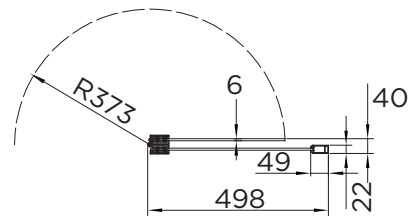

BATH SCREEN SPECIFICATION

venturi 6

HINGED BATH SCREEN

RANGE	VENTURI 6
PRODUCT	BATH SCREEN
CODE	AQ6003R-BLK
SIZE	900
PROFILE COLOUR	BLACK
GLASS THICKNESS	6mm
GLASS FINISH	CLEAR
GLASS TREATMENT	CLEAN & CLEAR™
HEIGHT	1500
ADJUSTMENT	865-890
GUARANTEE	LIFETIME*
GLASS BS EN	EN12150-1T
CE	YES/EN14428
PROFILE MATERIAL	ALUMINUM/6463#
HINGE MATERIAL	ZINC ALLOY
FIXED PANEL SIZE	447.6
MOVING PANEL SIZE	370
OPENING	INWARD
PRODUCT HAND	RIGHT
PRODUCT WEIGHT	22KG
PACKAGED DIMENSIONS	1580x550x77
BARCODE	5031978075016

All measurements in mm and are nominal