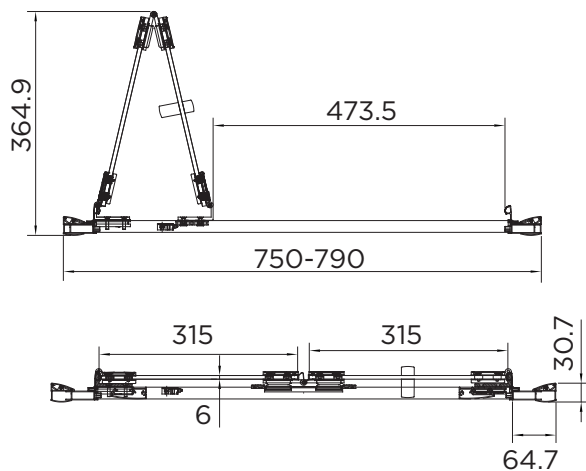

## venturi 6

### BIFOLD DOOR

RANGE	VENTURI 6
PRODUCT	BIFOLD DOOR
CODE	AQ9372S
SIZE	800
PROFILE COLOUR	SILVER
GLASS THICKNESS	6mm
GLASS FINISH	CLEAR
GLASS TREATMENT	CLEAN & CLEAR™
HEIGHT	1900
ADJUSTMENT IN RECESS	750-790
ADJUSTMENT WITH SIDE PANEL	757-797
OPTIONAL SIDE PANEL	YES
APERTURE	473
GUARANTEE	LIFETIME
GLASS BS EN	EN12150-1T
CE	YES/EN14428
PROFILE MATERIAL	ALUMINUM/6463#
HANDLE MATERIAL	STAINLESS STEEL
ROLLER MATERIAL	STAINLESS STEEL
QUICK RELEASE ROLLERS	NO
FIXED PANEL SIZE	315
MOVING PANEL SIZE	315
PRODUCT HAND	UNIVERSAL
PRODUCT WEIGHT	27KG
PACKAGED DIMENSIONS	1920x792x84
BARCODE	5031978044685

All measurements in mm and are nominal