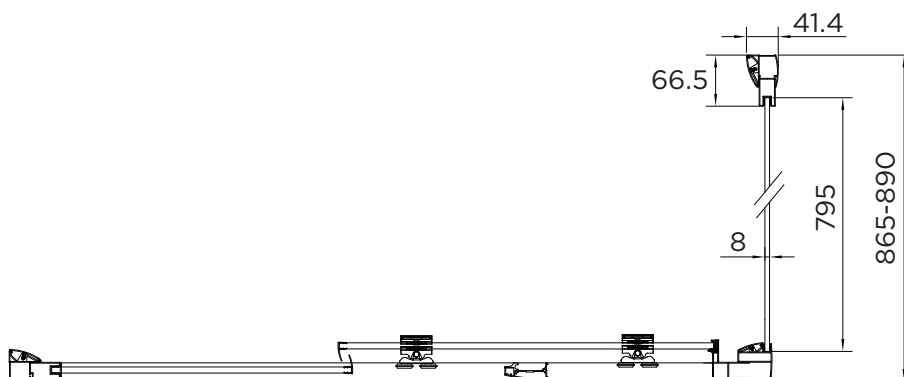

SPECIFICATION

venturi 8

SIDE PANEL

RANGE	VENTURI 8
PRODUCT	SIDE PANEL
CODE	AQ8223S
SIZE	900
PROFILE COLOUR	SILVER
GLASS THICKNESS	8mm
GLASS FINISH	CLEAR
GLASS TREATMENT	CLEAN & CLEAR™
HEIGHT	1900
ADJUSTMENT	865-890
ADJUSTMENT WITH SIDE PANEL	N/A
OPTIONAL SIDE PANEL	N/A
APERTURE	N/A
GUARANTEE	LIFETIME
CE	EN14428
GLASS BS EN	EN12150-1T
PROFILE MATERIAL	ALUMINUM/6463#
HANDLE MATERIAL	N/A
ROLLER MATERIAL	N/A
QUICK RELEASE ROLLERS	N/A
FIXED PANEL SIZE	795
MOVING PANEL SIZE	N/A
PRODUCT HAND	UNIVERSAL
PRODUCT WEIGHT	35KG
PACKAGED DIMENSIONS	1980x903x75
BARCODE	5031978044036

All measurements in mm and are nominal