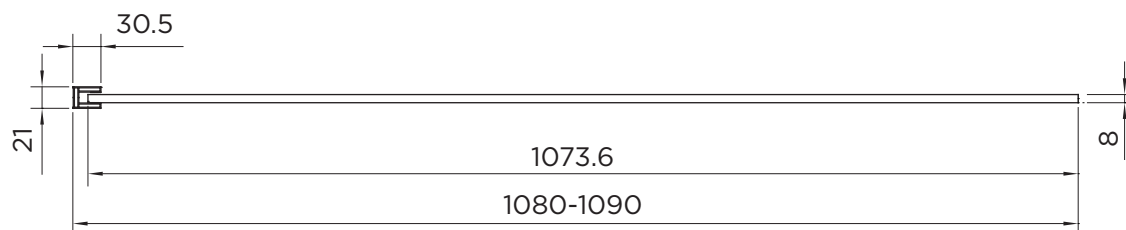

WETROOM SPECIFICATION

wetroom 8

RANGE	WETROOM 8
PRODUCT	WETROOM
CODE	AQ8246S
SIZE	1100
PROFILE COLOUR	SILVER
GLASS THICKNESS	8mm
GLASS FINISH	CLEAR
GLASS TREATMENT	CLEAN & CLEAR™
HEIGHT	2000
ADJUSTMENT IN RECESS	1080-1090
ADJUSTMENT WITH SIDE PANEL	N/A
OPTIONAL FLIPPER PANEL	YES
APERTURE	N/A
GUARANTEE	LIFETIME
CE	YES/EN14428
GLASS BS EN	EN12150-1T
PROFILE MATERIAL	ALUMINUM/6463#
HANDLE MATERIAL	N/A
HINGE MATERIAL	N/A
QUICK RELEASE ROLLERS	N/A
GLASS PANEL SIZE	1073.6
MOVING PANEL SIZE	N/A
PRODUCT HAND	UNIVERSAL
PRODUCT WEIGHT	46KG
PACKAGED DIMENSIONS	2100x1137x70
BARCODE	5031978062092

All measurements in mm and are nominal