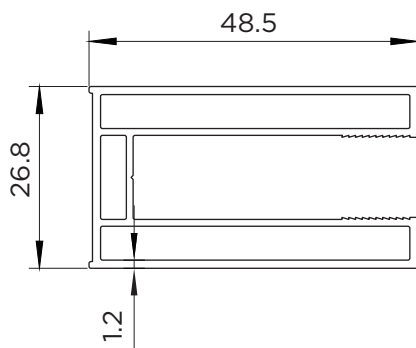

## wetroom 10

<b>RANGE</b>	WETROOM 10
<b>PRODUCT</b>	WETROOM PROFILE PK
<b>CODE</b>	AQ2050K
<b>SIZE</b>	N/A
<b>PROFILE COLOUR</b>	BLACK
<b>GLASS THICKNESS</b>	10
<b>GLASS FINISH</b>	N/A
<b>GLASS TREATMENT</b>	CLEAN & CLEAR™
<b>HEIGHT</b>	2000
<b>ADJUSTMENT</b>	10
<b>ADJUSTMENT WITH SIDE PANEL</b>	N/A
<b>OPTIONAL FLIPPER PANEL</b>	YES
<b>APERTURE</b>	N/A
<b>GUARANTEE</b>	LIFETIME
<b>CE</b>	YES/EN14428
<b>GLASS BS EN</b>	EN12150-1T
<b>PROFILE MATERIAL</b>	ALUMINUM/6463#
<b>HANDLE MATERIAL</b>	N/A
<b>HINGE MATERIAL</b>	STAINLESS STEEL
<b>QUICK RELEASE ROLLERS</b>	N/A
<b>GLASS PANEL SIZE</b>	N/A
<b>MOVING PANEL SIZE</b>	N/A
<b>PRODUCT HAND</b>	UNIVERSAL
<b>PRODUCT WEIGHT</b>	3KG
<b>PACKAGED DIMENSIONS</b>	2045x60x60
<b>BARCODE</b>	5031978007499

All measurements in mm and are nominal