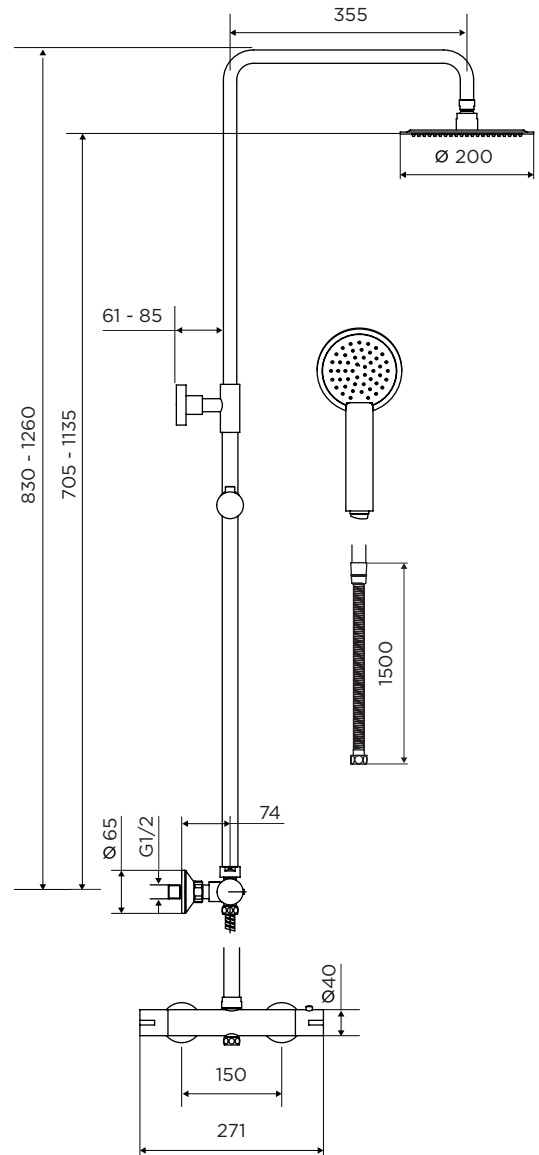

9301 ROUND SHOWER SET - CHROME

PRODUCT SPECIFICATION

Product Code: 9301
Finish: Chrome
Product Type: Contemporary Shower
Construction: Body: Brass, Handles: ABS, Handset: ABS, Top Head: SS, Hose: SS
Cartridge Type: Thermostatic cartridge and diverter
Inlet Connections: 3/4" BSP
Outlet Connections: 1/2" BSP
Fitting Dimensions: 150mm inlet centres
Gross Weight (kg): 3.8

ADDITIONAL INFORMATION

- Dual Control - flow and temperature are controlled separately giving accurate control of both.
- Thermostatic cartridge maintains showering temperature to +/- 2°C giving a stable outlet temperature.
- Built-in Diverter
- Automatic shut-off in the event of cold water supply failure, to prevent scalding.
- Temperature factory set to a 38°C to eliminate the ability to select an unsafe temperature without overriding.
- Supplied with a 1500mm hose, 200mm top shower head and multi-function handset.
- Electronic plated chrome finish
- Lifetime guarantee

WRAS approval on valve only

FLOW RATES (litres per minute)

0.5 Bar	1 Bar	3 Bar
7.6	10.7	18.7

WORKING PRESSURES (bar)

Min Pressure	Max Pressure	Best Performance
0.5	5	3